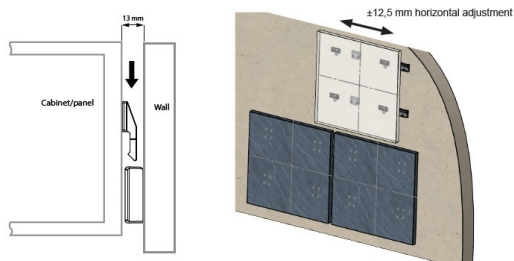

PRODUCT SHEET

Description:

Cabinet Hanger "Cliff", Female Part, Black PC, F/Chipboard Screws, Load Capacity 250 kg. by use of 4 Sets, (NOT FOR, SALE IN GERMANY)

Item number:

11.05.651-0

Units	Box	Carton	HS Code	Barcode
Pcs.	500	1000	3926909790	 5704866492805