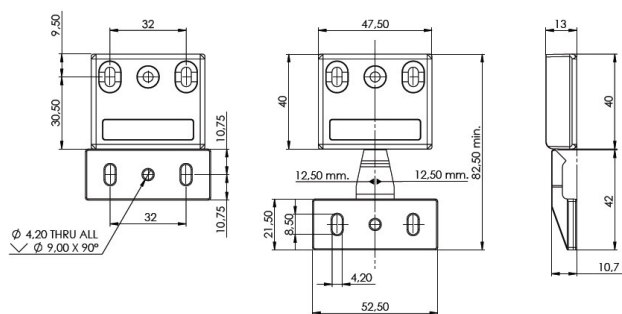

PRODUCT SHEET

Description:

Cabinet Hanger "Cliff", Female Part, Black PC, F/Chipboard Screws, Load Capacity 250 kg. by use of 4 Sets, (NOT FOR, SALE IN GERMANY)

Item number:

11.05.651-0

Units	Box	Carton	HS Code	Barcode
Pcs.	500	1000	3926909790	 5704866492805